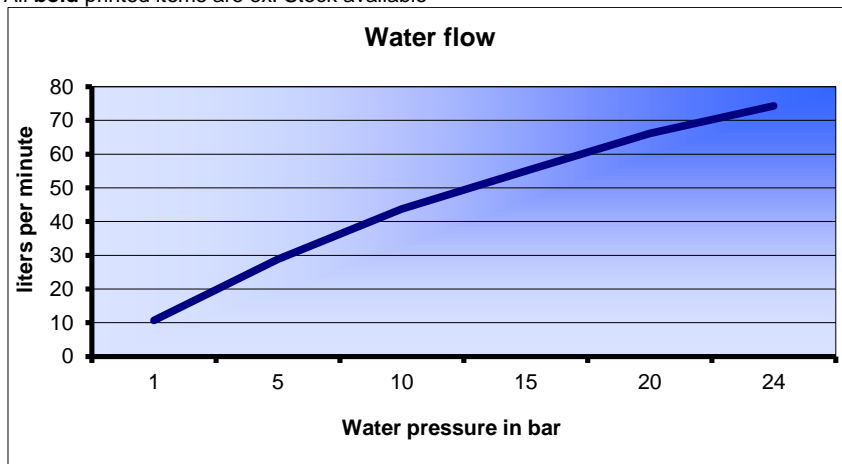

Water flow in l/min with totally pulled trigger

## Technical data:

- Strong brass housing
- Cover from EPDM rubber
- Seals from EPDM suited for food and drinking water (FDA / DVGW)
- Trigger handle and pusher in St. St.
- 1/2" BSP female connection
- Max. Temp. 95 °C (200 ° F)
- Max pressure 24 bar (350 psi)
- Weight about 840 gram
- Controllable beam pattern from broad spray to strong jet
- Clear red arrow showing the beam direction